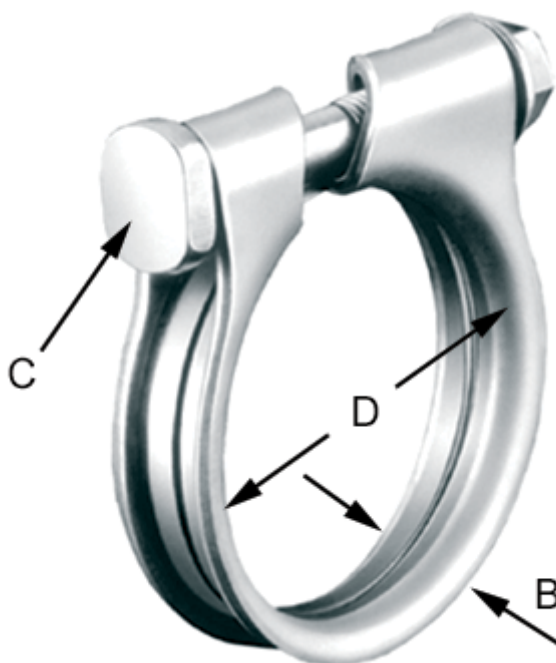

Article number: 021518925046

Description: Norma exhaust pipe clamp ARS-M8-46 W1

Measures

C (screw type)	= M8
Diameter D	= 46.0
Width B	= 12.8